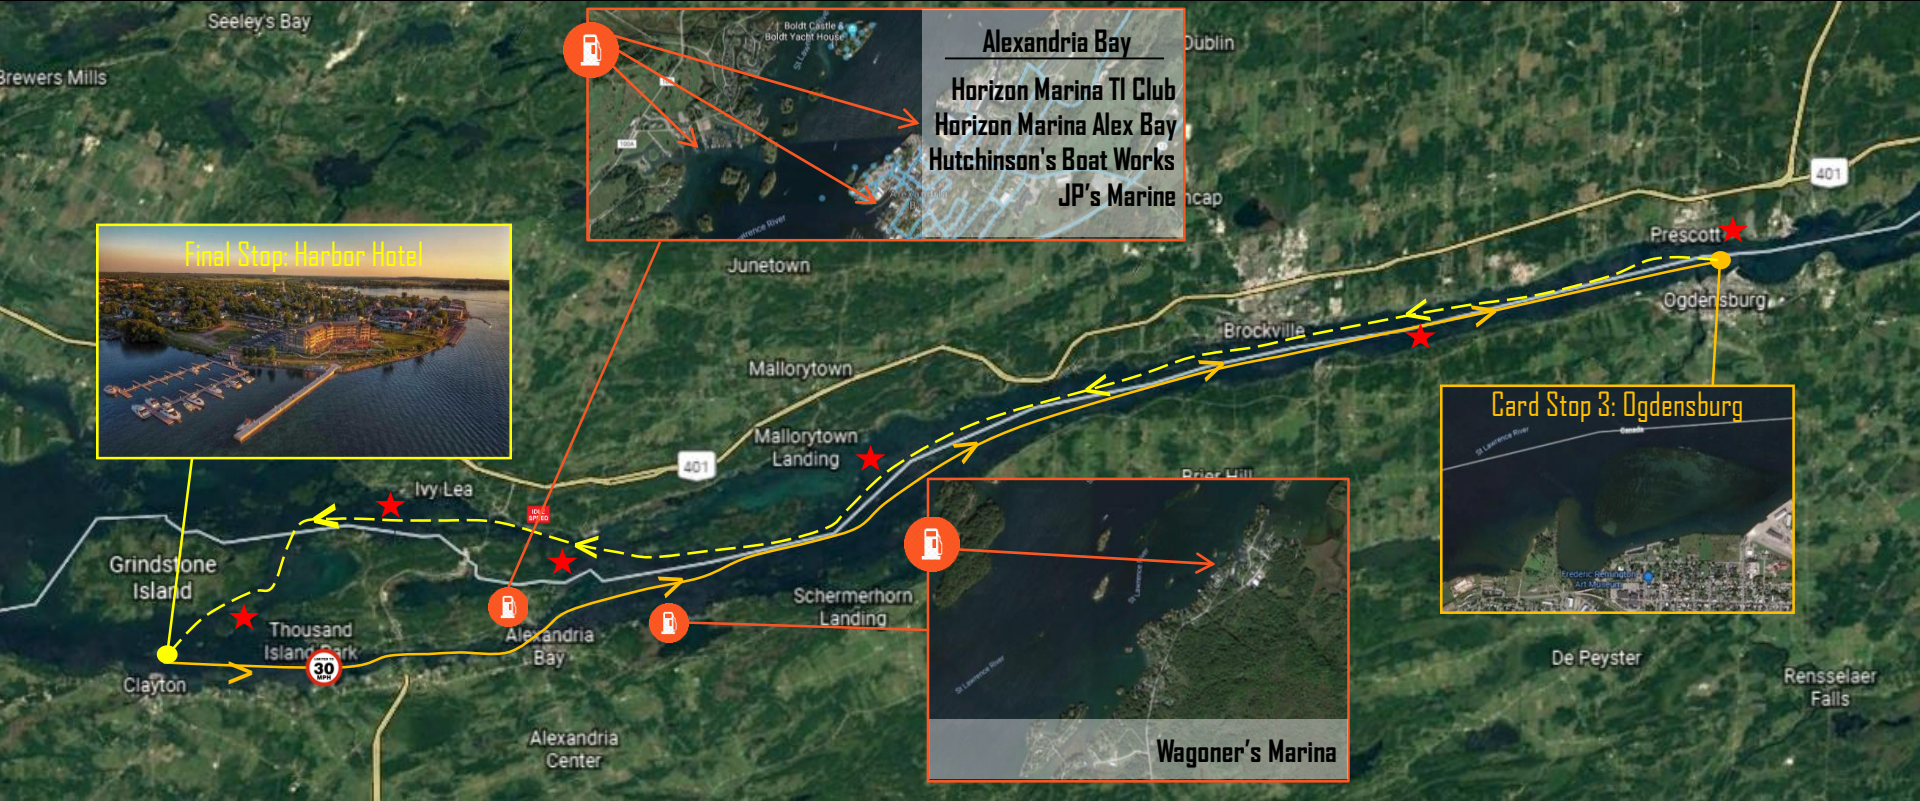

# First Map

★ = Marshal Boat

# Second Map

Final Stop: Harbor Hotel

### Card Stop 3: Ogdensburg

### Wagoner's Marina

★ = Marshal Boat