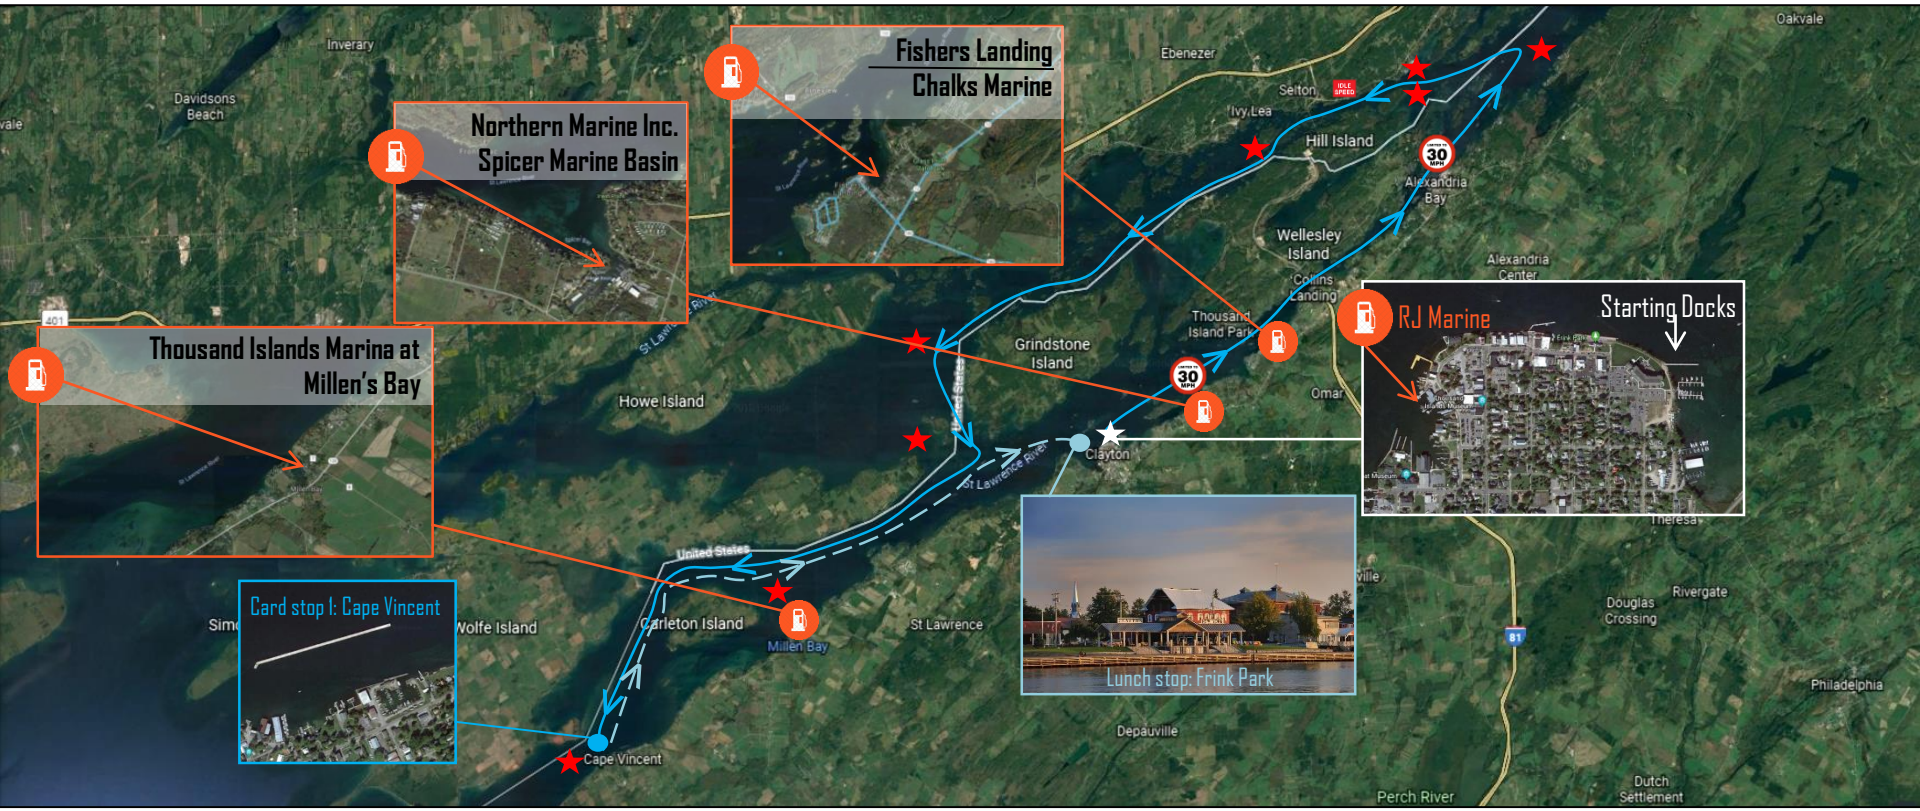

# First Map

★ = Marshal Boat

# Second Map

Final Stop: Harbor Hotel

### Card Stop 3: Ogdensburg

### Wagoner's Marina

★ = Marshal Boat